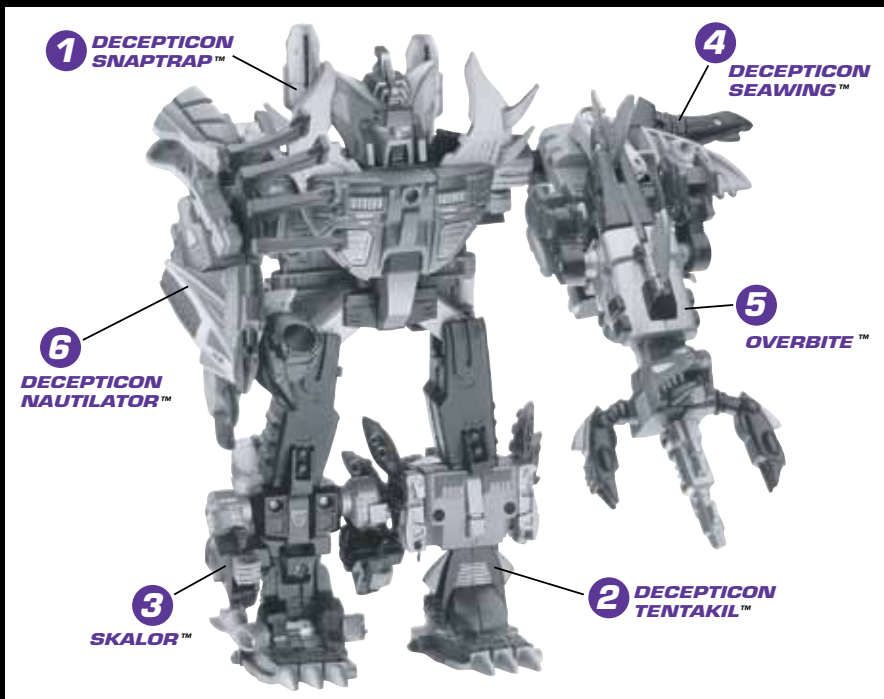

TRANSFORMERS

WARNING:

CHOKING HAZARD—Small parts.
Not for children under 3 years.

AGES 5+
27101

NOTE: Some parts are made to detach if excessive force is applied and are designed to be reattached if separation occurs. Adult supervision may be necessary for younger children.

TRANSFORMERS.COM

DECEPTICON PIRANACON™

LEVEL: 0 1 2 3 4 5
ADVANCED

DECEPTICON™

CHANGING TO ROBOTS

<p>1 DECEPTICON SNAPTRAP™</p>	<p>▶ 1</p> <p>▶ 2</p> <p>▶ 3</p>	<p>▶ 1</p> <p>▶ 2</p> <p>▶ 3</p>	<p>ROBOT MODE</p>
<p>2 DECEPTICON TENTAKIL™</p>	<p>▶ 1</p> <p>▶ 2</p>	<p>▶ 1</p> <p>▶ 2</p>	<p>ROBOT MODE</p>
<p>4 DECEPTICON SEAWING™</p>	<p>▶ 1</p> <p>▶ 2</p>	<p>▶ 1</p> <p>▶ 2</p>	<p>ROBOT MODE</p>
<p>5 OVERBITE™</p>	<p>▶ 1</p> <p>▶ 2</p> <p>▶ 3</p> <p>▶ 4</p>	<p>▶ 1</p> <p>▶ 2</p> <p>▶ 3</p> <p>▶ 4</p>	<p>ROBOT MODE</p>
<p>6 DECEPTICON NAUTILATOR™</p>	<p>▶ 1</p> <p>▶ 2</p> <p>▶ 3</p>	<p>▶ 1</p> <p>▶ 2</p> <p>▶ 3</p>	<p>ROBOT MODE</p>